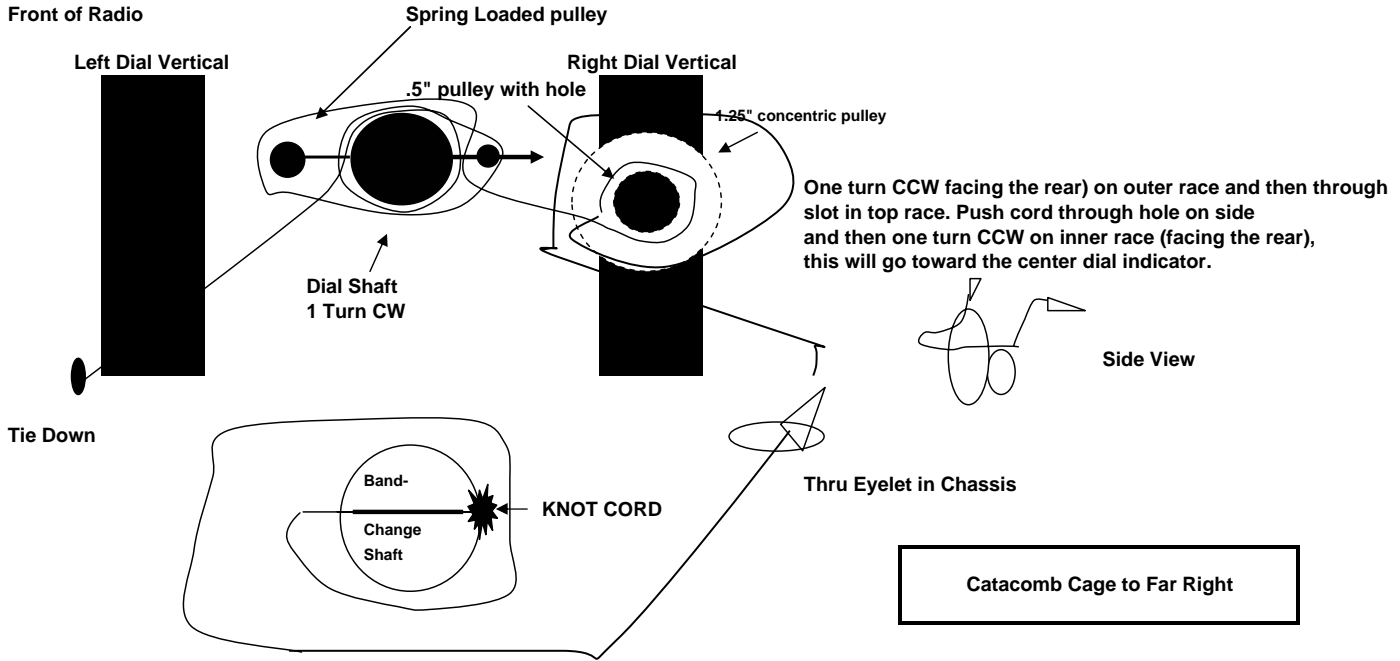

National NC-100A Family of Catacomb Radios
Dial Stringing Instructions

Front of Radio

With Catacomb at extreme right side wind 5 turns of cord. .028 diameter cord is just right.
CCW around dial shaft

Drawing furnished by William Fizette W2DGB
Resketched and submitted by Stanley Adams W4SBA
stanleybadams@yahoo.com

K4XL's **BAMA**

This manual is provided **FREE OF CHARGE** from the “BoatAnchor Manual Archive” as a service to the Boatanchor community.

It was uploaded by someone who wanted to help you repair and maintain your equipment.